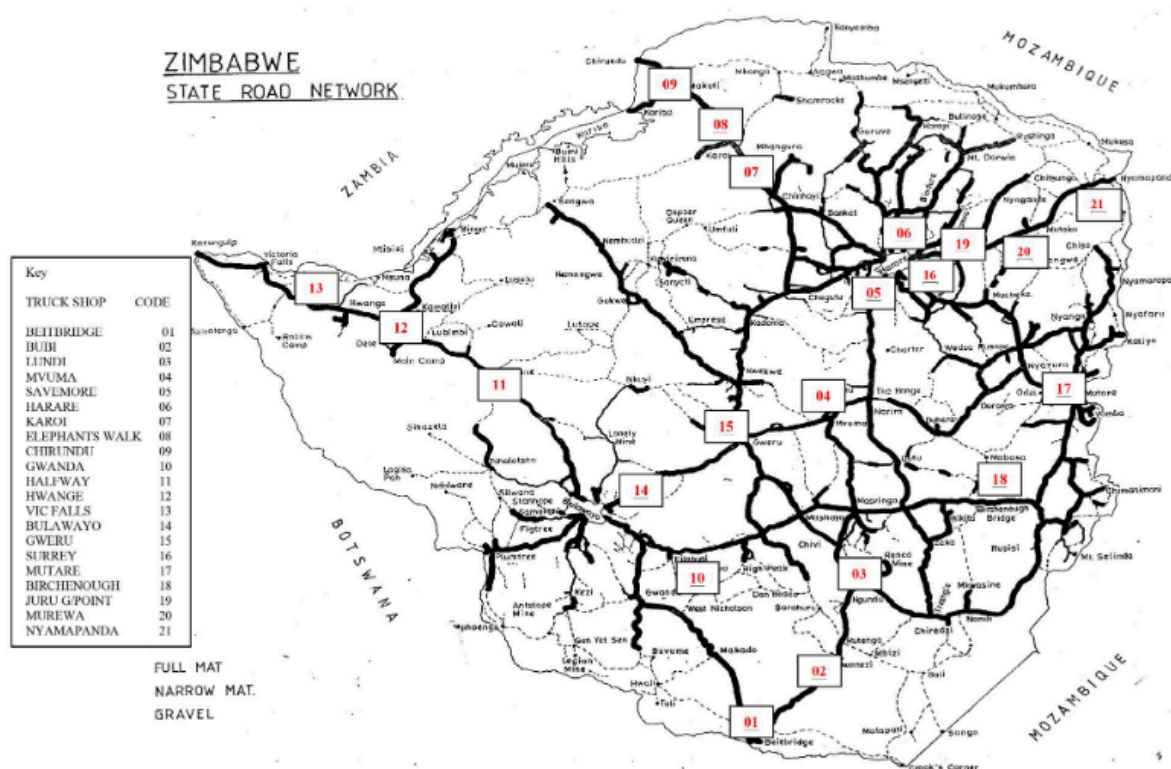

Zimbabwe

Public Health Act

Notification of truck stops with facilities along the corridors in Zimbabwe General Notice 686 of 2020

Published in [Government Gazette no. 38](#) on 29 April 2020

Assented to on 29 April 2020

Commenced on 29 April 2020

[This is the version of this document from 29 April 2020.]

It is hereby notified in terms of section 2 of the Public Health (COVID-19 Prevention, Containment and Treatment) (National Lockdown (Amendment) Order, 2020 (No. 3), that the Minister responsible for Transport has designated the places listed in the Schedule below as truck stops in respect of transit goods vehicles and cross-border goods vehicles transiting through Zimbabwe.

Eng. A. Marawa,

Permanent Secretary for Transport and Infrastructural Development.

Schedule

Truck stops with facilities along the corridors in Zimbabwe